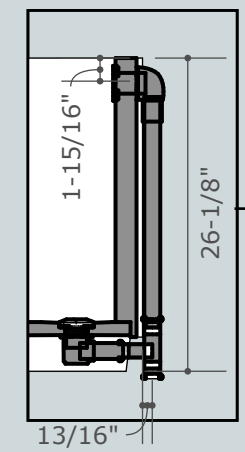

Ofuro Soaking Tub: 42x26 Ryokan

length 42 inches
 width 26 inches
 height 26 inches
 depth 22 inches
 water capacity 55 gallons
 dry weight 170 lbs
 filled weight 796 lbs
 bathers 1

hinoki

Wood Choices

Optional Direct Overflow Drain

Direct Overflow Connection
 1-1/2" Slip Joint