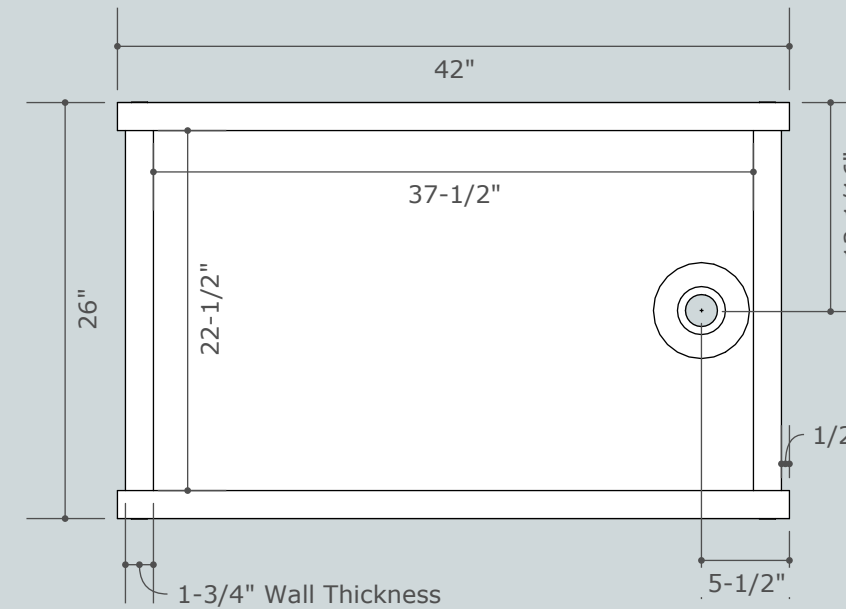

Ofuro Soaking Tub: 42x26 Ryokan

length 42 inches
 width 26 inches
 height 26 inches
 depth 22 inches
 water capacity 55 gallons
 dry weight 170 lbs
 filled weight 796 lbs
 bathers 1

hinoki

Wood Choices

Optional Direct Overflow Drain