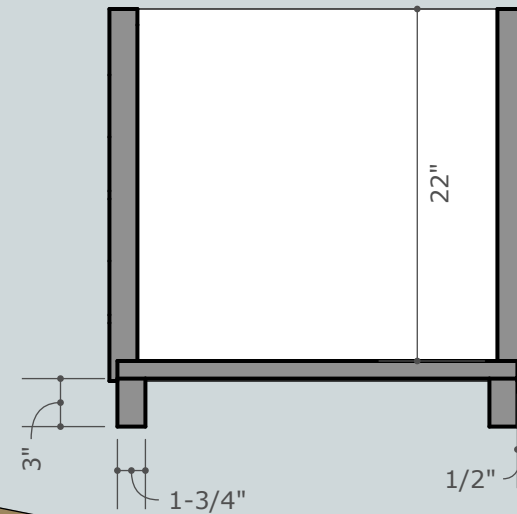

Ofuro Soaking Tub: 42x26 Ryokan

length 42 inches
 width 26 inches
 height 26 inches
 depth 22 inches
 water capacity 55 gallons
 dry weight 170 lbs
 filled weight 796 lbs
 bathers 1

hinoki

Wood Choices

Optional Direct Overflow Drain