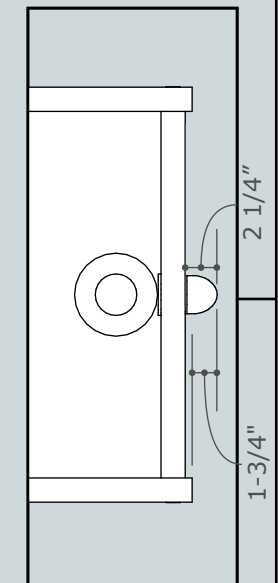

Ofuro Soaking Tub: 42x26 Ryokan

length 42 inches
 width 26 inches
 height 26 inches
 depth 22 inches
 water capacity 55 gallons
 dry weight 170 lbs
 filled weight 796 lbs
 bathers 1

hinoki

Wood Choices

Optional Direct Overflow Drain

Remote Tub Drain & Overflow (optional)
 Overflow protection that can be placed anywhere in the room. Satin Nickel shown. Also available: Rustic Nickel, Rustic Copper, Oil Rubbed Bronze, and Matte Black

Direct Overflow Connection
 1-1/2" Slip Joint