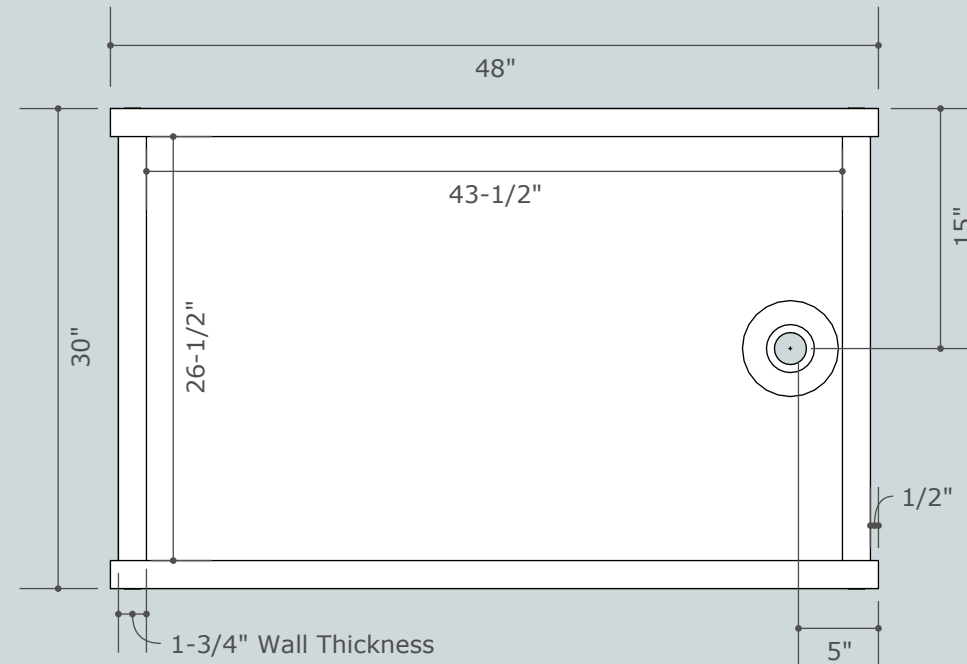

Ofuro Soaking Tub: 48x30 Ryokan

length 48 inches
 width 30 inches
 height 26 inches
 depth 22 inches
 water capacity 82 gallons
 dry weight 210 lbs
 filled weight 1,062 lbs
 bathers 1

hinoki

Wood Choices