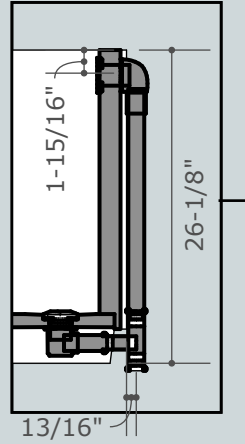

Optional Direct Overflow Drain