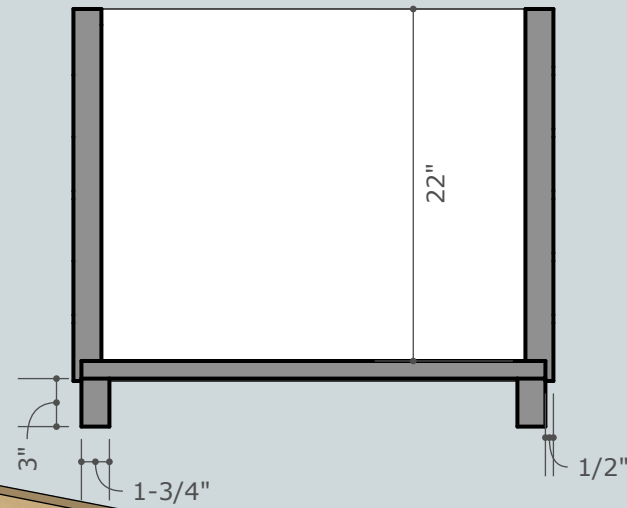

Ofuro Soaking Tub: 48x30 Ryokan

length 48 inches
 width 30 inches
 height 26 inches
 depth 22 inches
 water capacity 82 gallons
 dry weight 210 lbs
 filled weight 1,062 lbs
 bathers 1

hinoki

Wood Choices