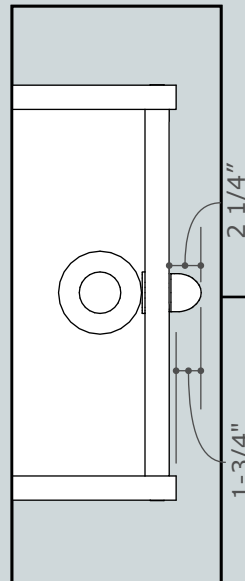

Optional Direct Overflow Drain