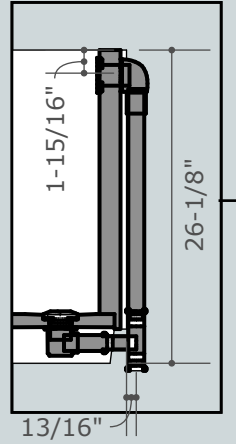

www.zenbathworks.com
info@zenbathworks.com
1 (888) 810-7717

02/14/2023