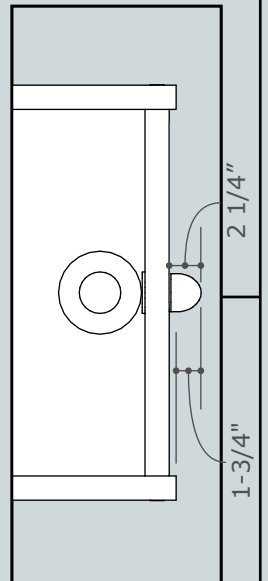

www.zenbathworks.com
info@zenbathworks.com
1 (888) 810-7717

02/14/2023