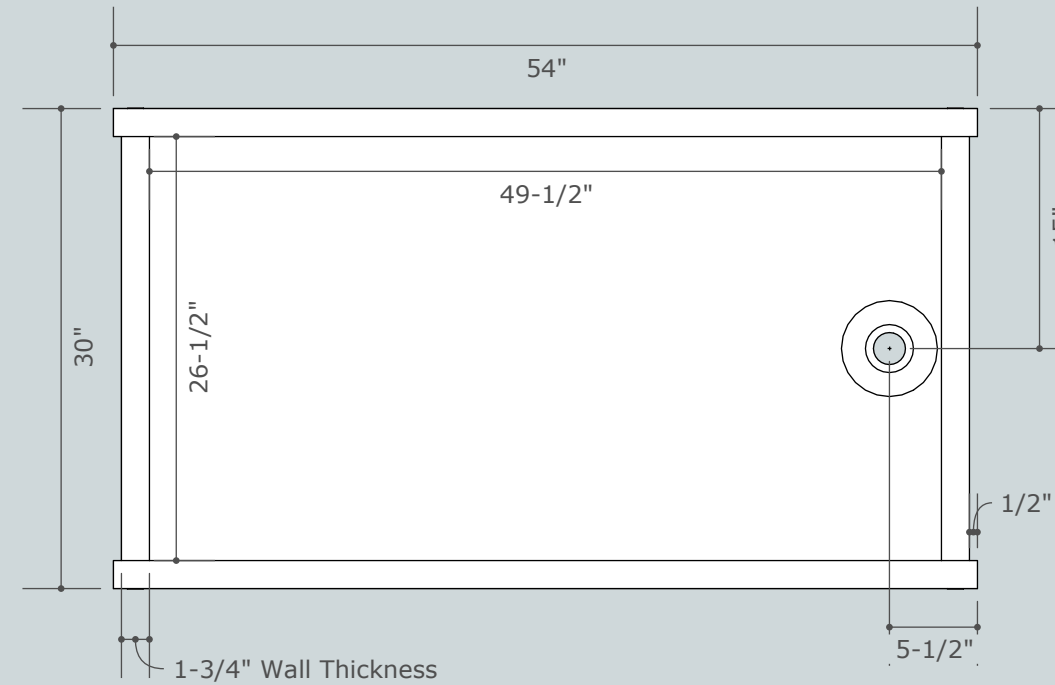

www.zenbathworks.com
info@zenbathworks.com
1 (888) 810-7717

02/14/2023