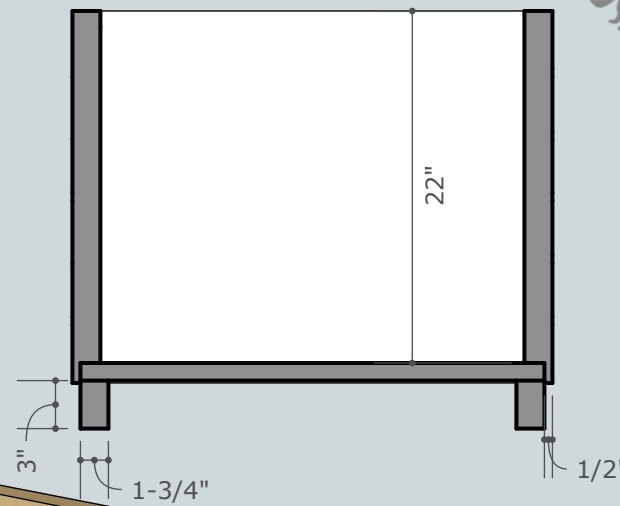

Optional Direct Overflow Drain