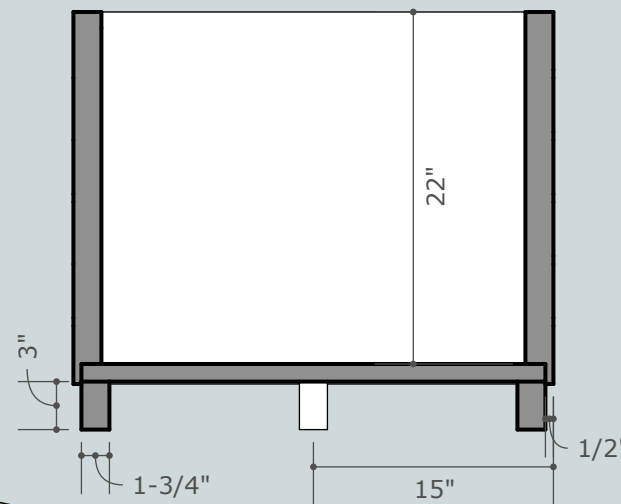

www.zenbathworks.com
info@zenbathworks.com
1 (888) 810-7717

02/14/2023