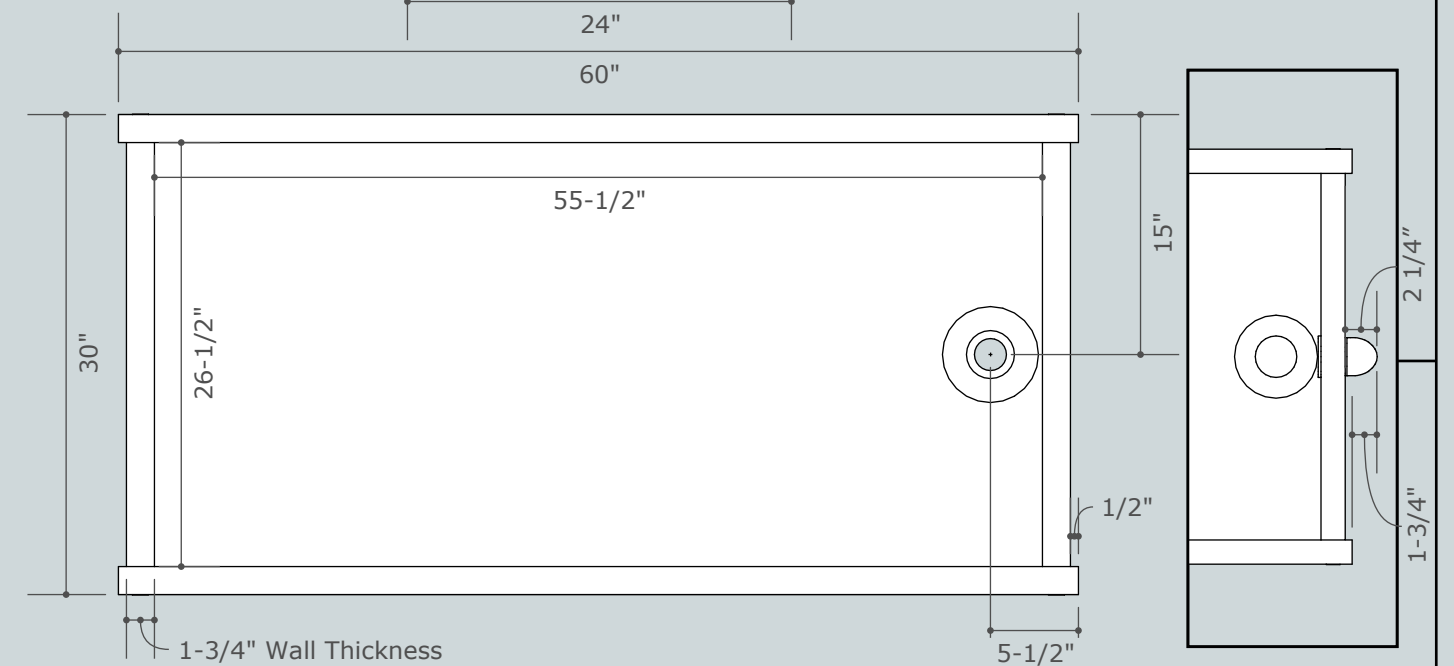

www.zenbathworks.com
info@zenbathworks.com
1 (888) 810-7717

02/14/2023