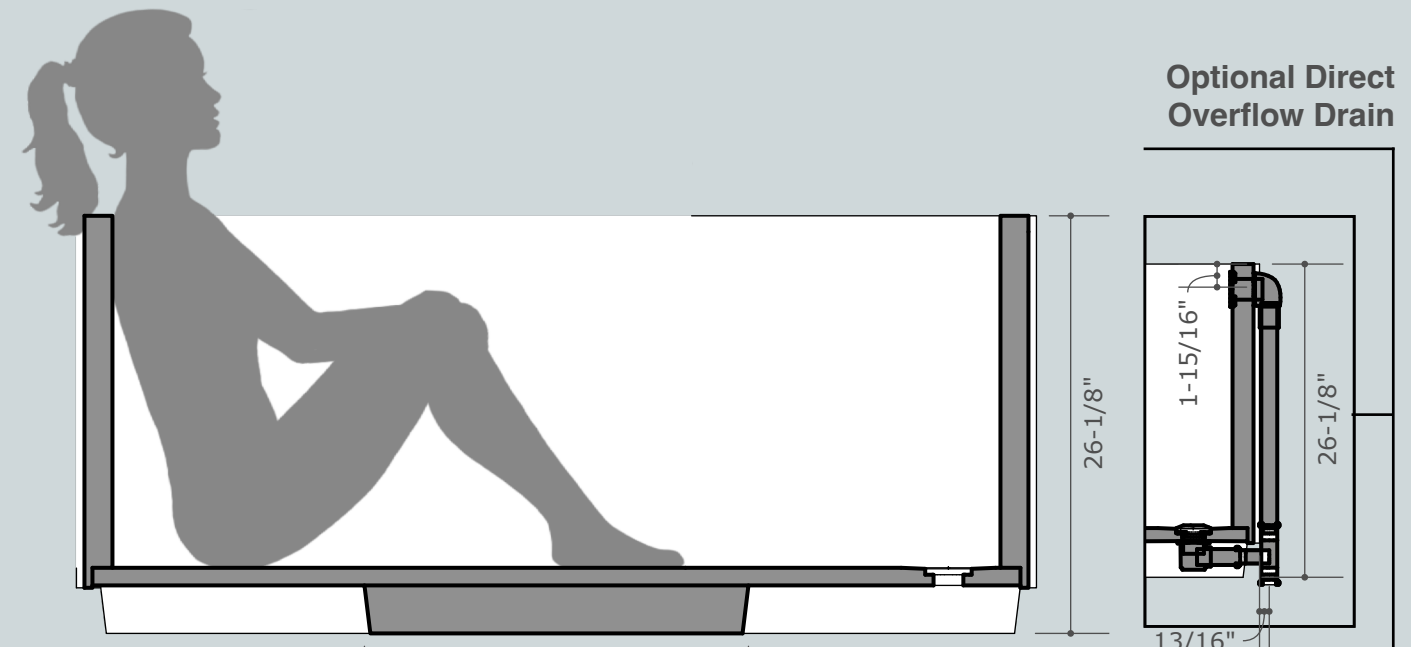

www.zenbathworks.com
info@zenbathworks.com
1 (888) 810-7717

02/14/2023