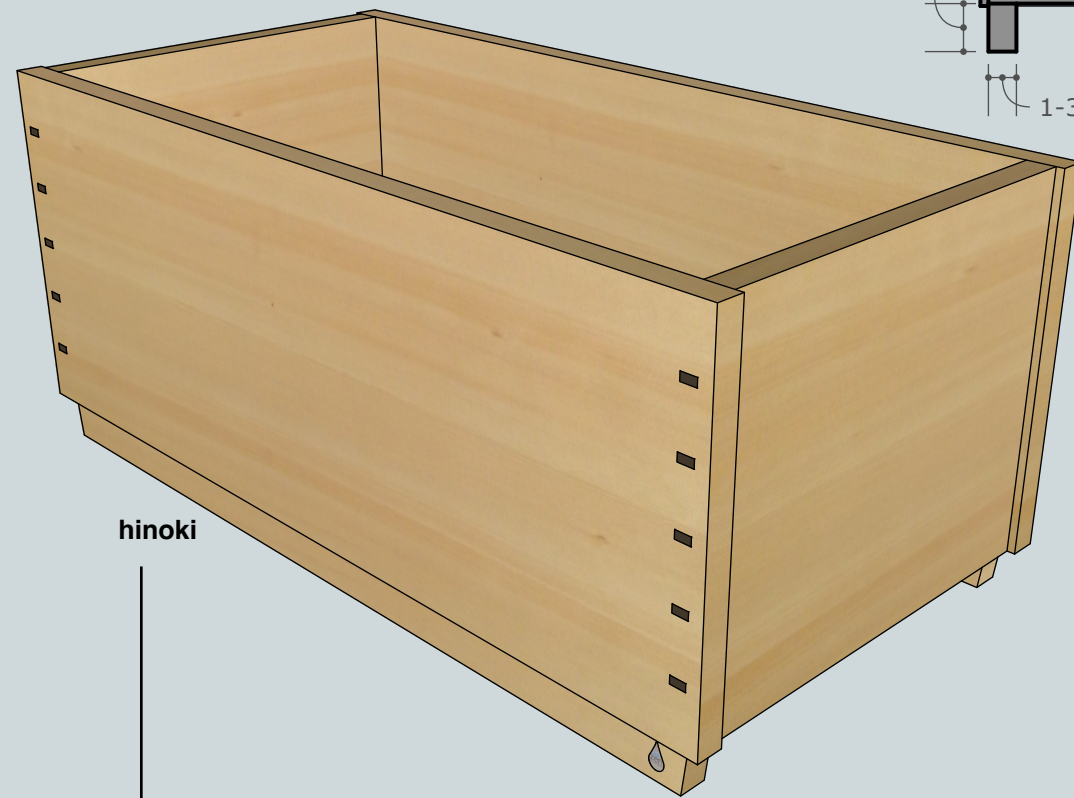

# Ofuro Soaking Tub: 60x30 Ryokan

length 60 inches  
 width 30 inches  
 height 26 inches  
 depth 22 inches  
 water capacity 106 gallons  
 dry weight 245 lbs  
 filled weight 1,298 lbs  
 bathers 1-2